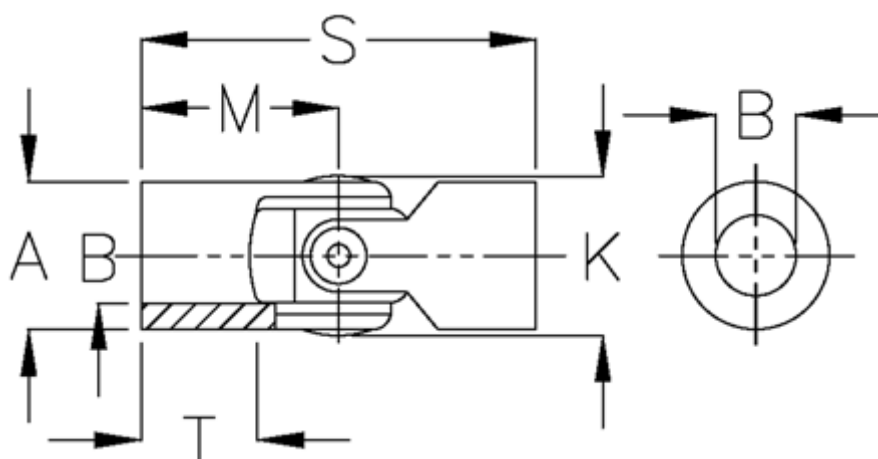

Article number: 07725410

Description: Single cross joint w/slide bearing
Short version, 0.725.410

Measures

A	= 25
B H7	= 12
K	= 26.5
M	= 28.0
MD max N m	= 30
s	= 56
T	= 15